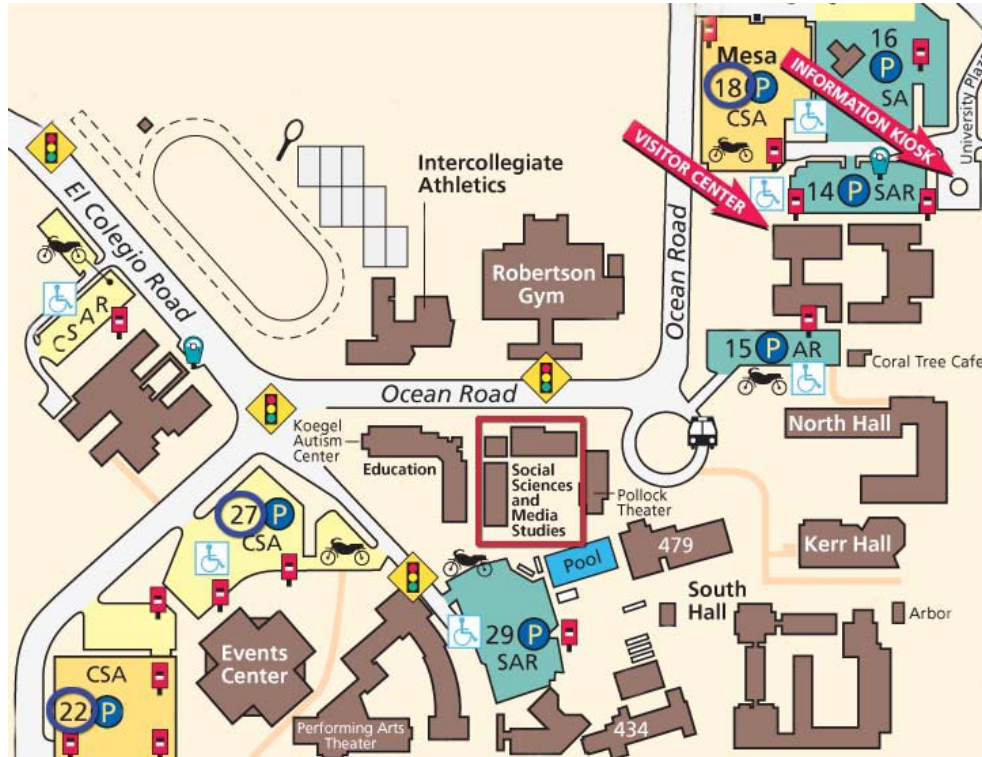

**DEPARTMENT OF
COMMUNICAITON
SOCIAL SCIENCES AND MEDIA
STUDIES BUILDING**

General Location and Parking

The Social Sciences and Media Studies Building is located on Ocean Road across from Robertson Gym.

Permit parking for faculty, staff, students and visitors is available in Lot 27 as well as Parking Structures 18 and 22. For more information, please visit [Transportation and Parking's web site](#).

Building Access

The building has three sets of stairs and two elevators. Both conference rooms are adjacent to the center stair, facing northwest.